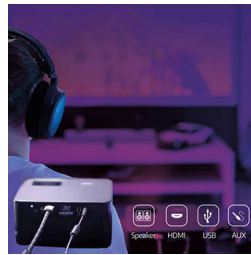

240Hz refresh rate

Capable of supporting up to 240Hz refresh rate, the GamePix 900 is built to handle the fastest-paced action, providing smooth and fluid motion for high-intensity games. The HDMI connectivity and the 5 watt speaker with sound chamber will complete the entertainment experience.