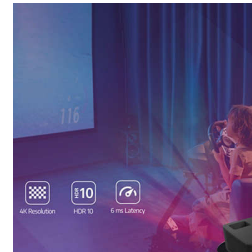

Low input lag

A low input lag is crucial for precise, real-time gameplay, and the GamePix 900 offers an incredibly responsive 6ms latency. Whether you're battling it out in a high-stakes online shooter or racing against opponents, the low latency ensures your moves are always in sync with what you see on screen, making it the ideal choice for all types of games.