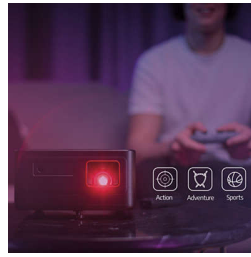

Unleash the power of 4K gaming

Elevate your gaming experience with the GamePix 900, the perfect projector for avid gamers seeking an immersive, high-performance home setup. The GamePix 900 delivers outstanding 4K resolution, ensuring crisp and vibrant visuals.

Built to deliver performance

- Gaming presets
- 240Hz refresh rate
- Low input lag

Stunning visuals

- 4K resolution
- Compact
- Home cinema

Highlights

4K resolution

Play games and watch movies in 4K UHD sharpness, full of fine details. The picture remains lifelike when displayed at up to 120" or more. Texas Instrument DLP cinema technology delivers amazing home cinema viewing with vivid pictures, deep contrast and a bright image in any conditions.

Compact

Compact yet powerful, the GamePix 900 is incredibly portable, weighing just 2kg, making it easy to set up in any room for an epic gaming session. Powered by DLP technology by Texas Instruments, it provides stunning image quality with deep contrast, bright colors, and sharp details, transforming your space into the ultimate gaming theater.

Gaming presets

Designed with gamers in mind, the GamePix 900 includes 3 dedicated gaming presets: Action Gaming, Adventure Gaming, and Sports Gaming. These presets optimize the display settings for each gaming genre, ensuring you get the best visuals and performance for your favorite games.