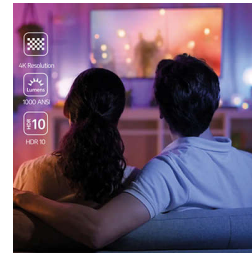

Home cinema

Enjoy a movie night from the comfort of your couch with HDR10 technology that enhances the contrast and brightness levels of videos, resulting in a more dynamic and visually stunning viewing experience.