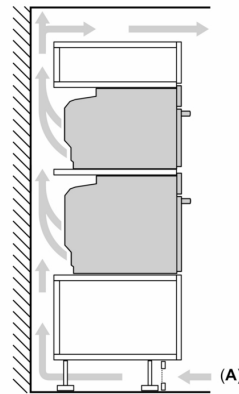

Technical information

- 120 cm Cable length
- Nominal voltage: 220 - 240 V
- Total connected load electric: 3.6 KW

Performance/technical information

- Appliance dimension (hxwx): 595 mm x 594 mm x 548 mm
- Niche dimension (hxwx): 585 mm - 595 mm x 560 mm - 568 mm x 550 mm
- "For-details-on-installation-and-ventilation requirements – please refer to the installation manual prior to fitting."

iQ700, Built-in oven with microwave function, 60 x 60 cm, Black HM778GMB1B

Dimensioned drawings

Installing two appliances on top of each other
 Air exchange

A: Air inlet $\geq 200 \text{ cm}^2$

If the appliance will be installed underneath a hob, the following worktop thicknesses (including substructure if necessary) must be taken into account.

Hob type	min. worktop thickness	
	fitted	flush
Induction hob	37 mm	38 mm
Full surface Induction hob	47 mm	48 mm
Gas hob	30 mm	38 mm
Electric hob	27 mm	30 mm

Dimensioned drawings