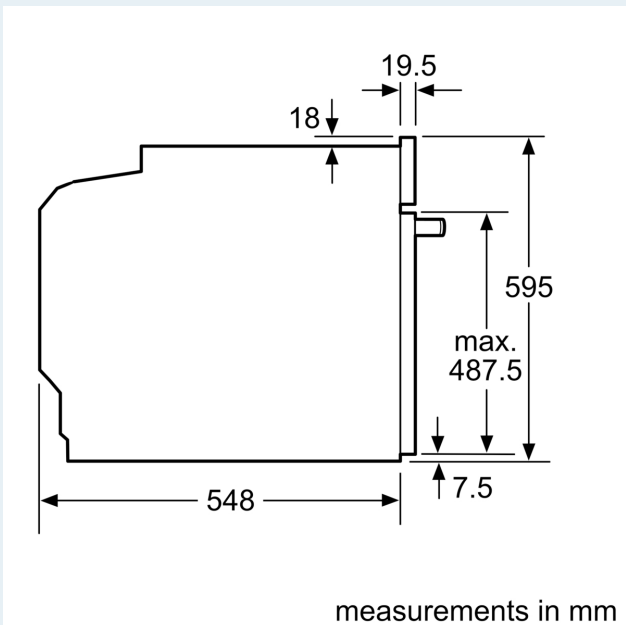

Technical information

- 120 cm Cable length
- Nominal voltage: 220 - 240 V
- Total connected load electric: 3.6 KW

Performance/technical information

- Appliance dimension (hxwx): 595 mm x 594 mm x 548 mm
- Niche dimension (hxwx): 585 mm - 595 mm x 560 mm - 568 mm x 550 mm
- "For-details-on-installation-and-ventilation requirements – please refer to the installation manual prior to fitting."

iQ700, Built-in oven with microwave function, 60 x 60 cm, Black HM778GMB1B

Dimensioned drawings

Installing two appliances on top of each other
 Air exchange

A: Air inlet $\geq 200 \text{ cm}^2$

If the appliance will be installed underneath a hob, the following worktop thicknesses (including substructure if necessary) must be taken into account.

Hob type	min. worktop thickness	
	fitted	flush
Induction hob	37 mm	38 mm
Full surface Induction hob	47 mm	48 mm
Gas hob	30 mm	38 mm
Electric hob	27 mm	30 mm

Dimensioned drawings