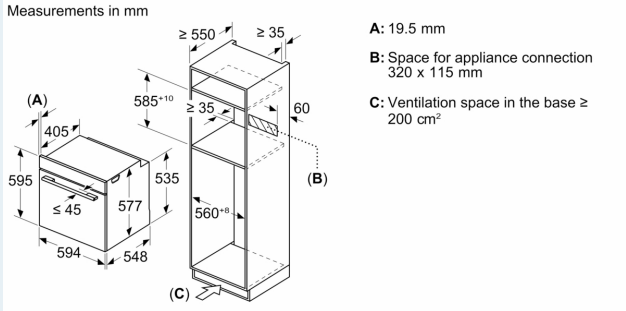

Technical information

- 120 cm Cable length
- Nominal voltage: 220 - 240 V
- Total connected load electric: 3.6 KW

Performance/technical information

- Appliance dimension (hxwx): 595 mm x 594 mm x 548 mm
- Niche dimension (hxwx): 585 mm - 595 mm x 560 mm - 568 mm x 550 mm
- "For-details-on-installation-and-ventilation requirements – please refer to the installation manual prior to fitting."

iQ700, Built-in oven with microwave function, 60 x 60 cm, Black HM778GMB1B

Dimensioned drawings

Installing two appliances on top of each other
 Air exchange

A: Air inlet $\geq 200 \text{ cm}^2$

If the appliance will be installed underneath a hob, the following worktop thicknesses (including substructure if necessary) must be taken into account.

Hob type	min. worktop thickness	
	fitted	flush
Induction hob	37 mm	38 mm
Full surface Induction hob	47 mm	48 mm
Gas hob	30 mm	38 mm
Electric hob	27 mm	30 mm

Dimensioned drawings